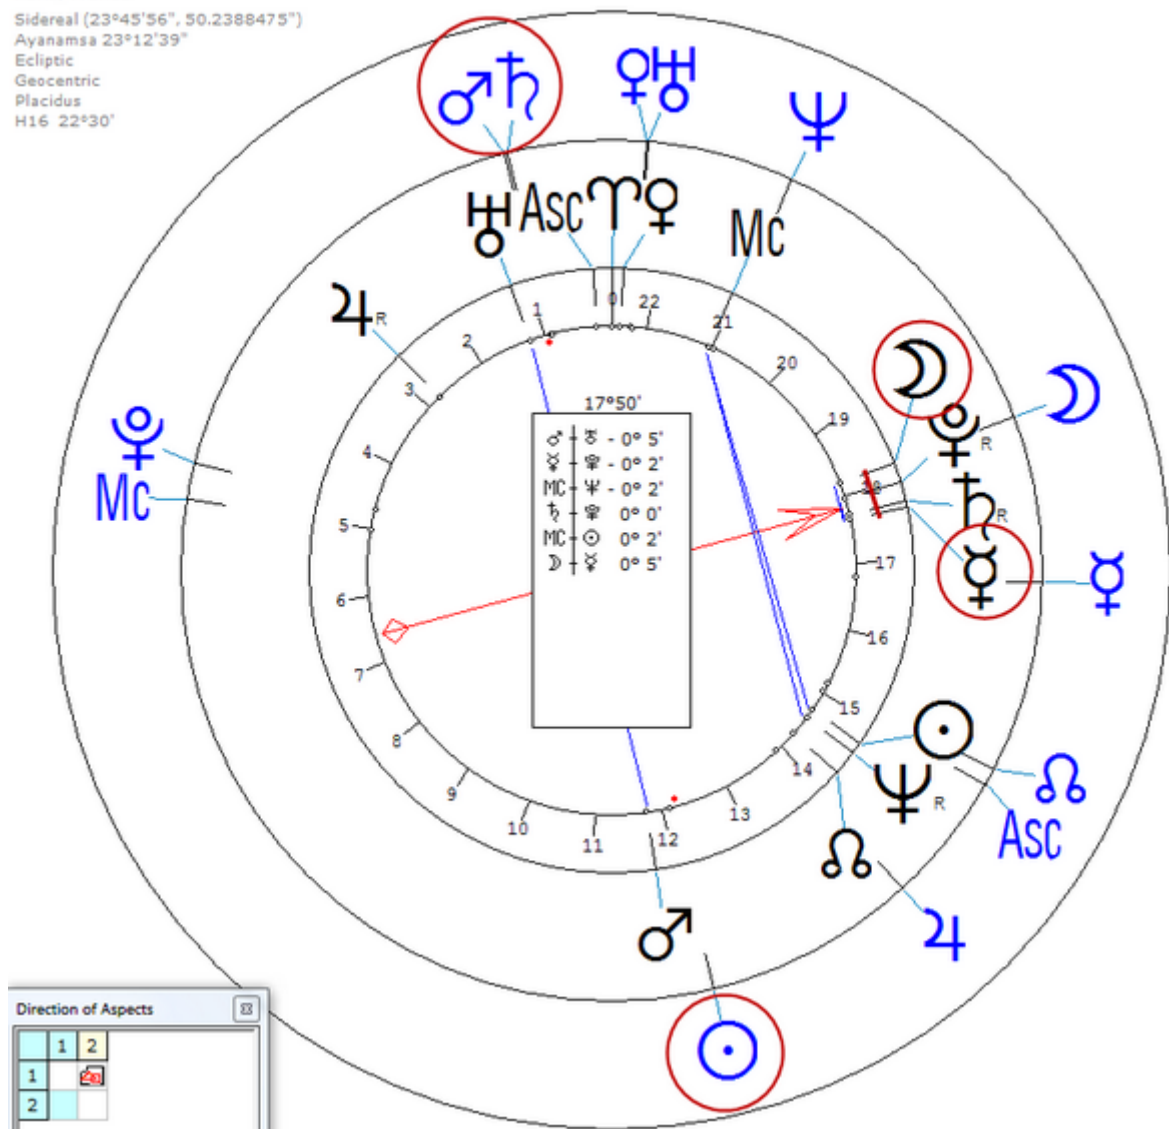

Sidereal (23°45'56", 50.2388475")

Ayanamsa 23°12'39"

Ecliptic

Geocentric

Placidus

H16 22°30'

Friedeburg, Georg

15 July 1895 at 21:30 (= 9:30 PM )Strasbourg, France, 48n35, 7e45